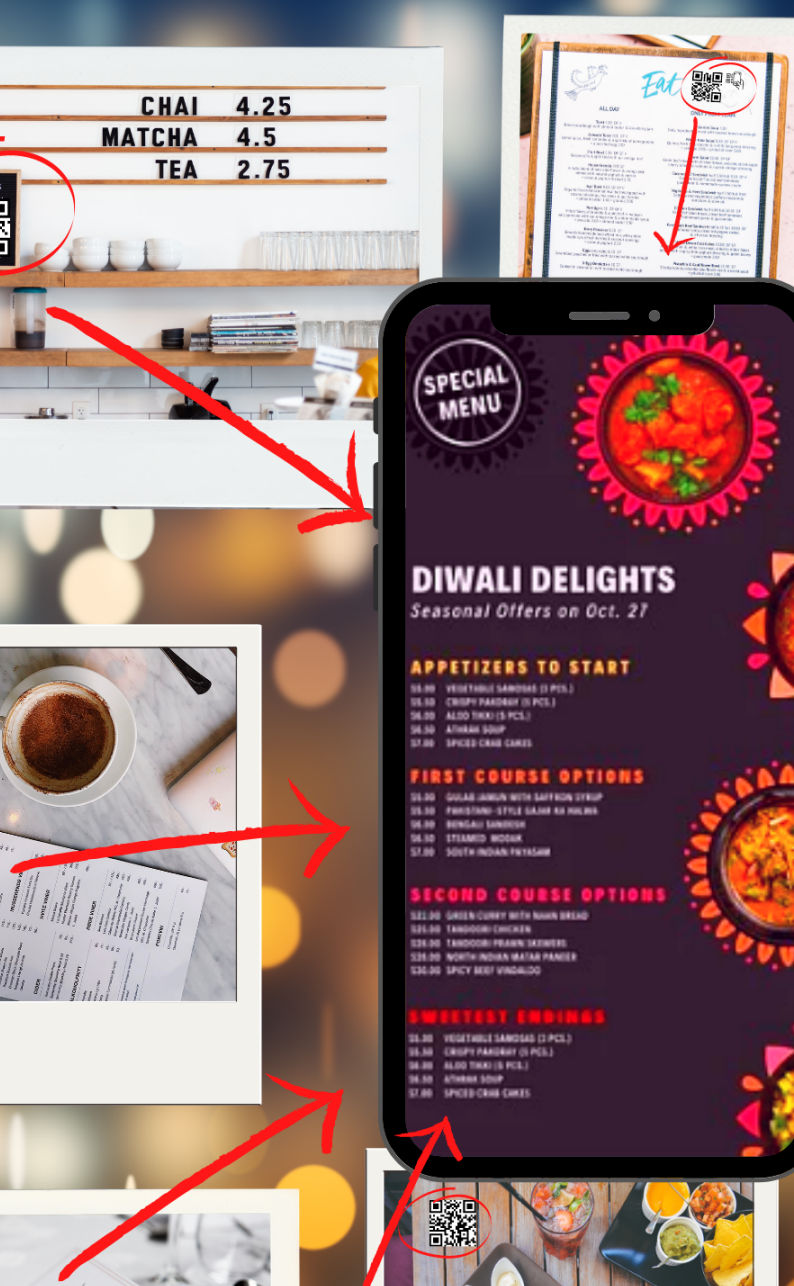

SELL

more & faster:

TAKE ORDERS AND/OR PAYMENTS

SMART

manage orders, prices and inventory

FROM YOUR PHONE!