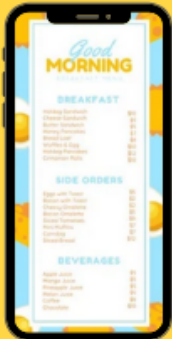

GET

YOUR

digital menu