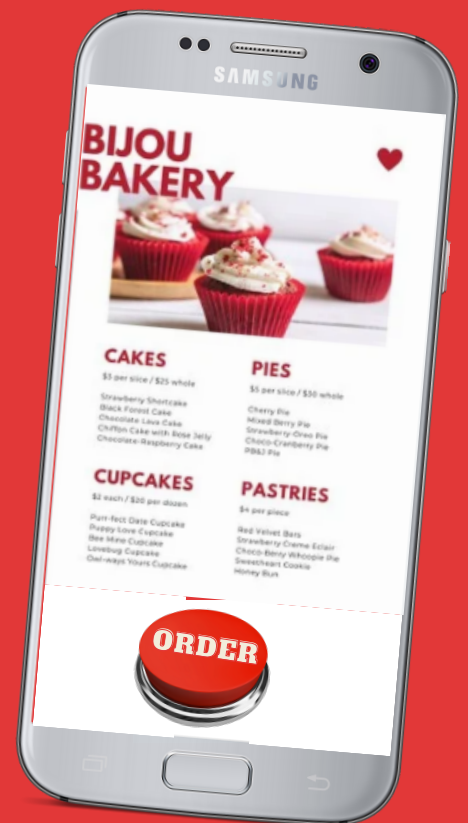

PASTRIES

\$4 per piece

- Red Velvet Bars
- Strawberry-Creme Eclair
- Choco-Berry Whoopie Pie
- Sweetheart Cookie
- Honey Bun

THREE SIMPLE STEPS

01

Send us your existing **menu**, or ask us to design one for you