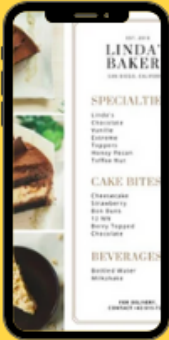

GET

YOUR

digital menu