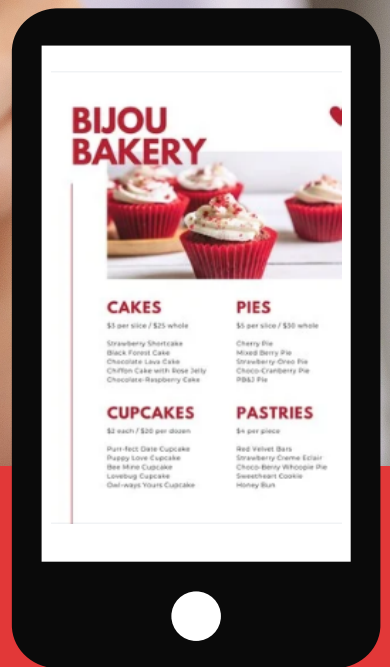

PAY YEARLY OR MONTHLY

E-MENU

INTERACTIVE MENU

WHATSAPP STORE

ONLINE STORE

**FROM £6/MONTH
£65/YEAR**

Secure connection
(HTTPS)

Scroll, zoom and
display menus on smart
devices

**FROM £10/MONTH
£85/YEAR**

Secure connection
(HTTPS)

Scroll, zoom and
display menus on smart
devices

Receive orders and
notify front of the
house

**FROM £12/MONTH
£100/YEAR**

Secure connection
(HTTPS)

Scroll, zoom and
display menus on smart
devices

Receive orders and
notify front of the
house

Nifty Shopping Cart

**FROM £65/MONTH
£699/YEAR**

**PRICE INCLUDES SECURE WEB
HOSTING, CUSTOM .COM OR .SHOP
DOMAIN AND 4 YEARLY UPDATES**

All of the above plus:

Accept Card/Phone
Payments

Update catalogs and
prices on the go

Manage delivery,
pick-up and postage
rules

Analytics

*digital
menu*

RIVERSIDEDIGITAL.UK
0785 103 98 26