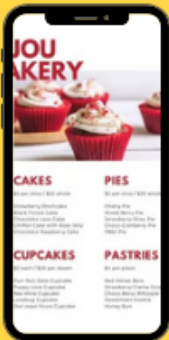

GET

YOUR

digital menu