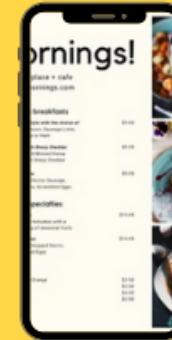

GET

YOUR

digital menu