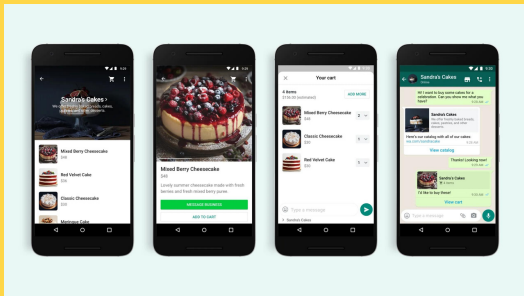

WHATSAPP STORE

Customers can **browse menus and place orders on WhatsApp**. Does not support on-line payments, but the user experience is seamless with its shopping cart!