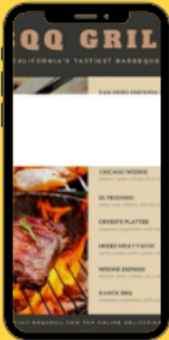

GET

YOUR

digital menu