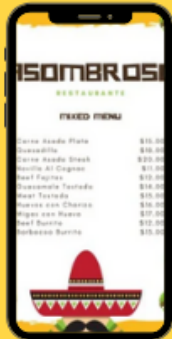

GET

YOUR

digital menu